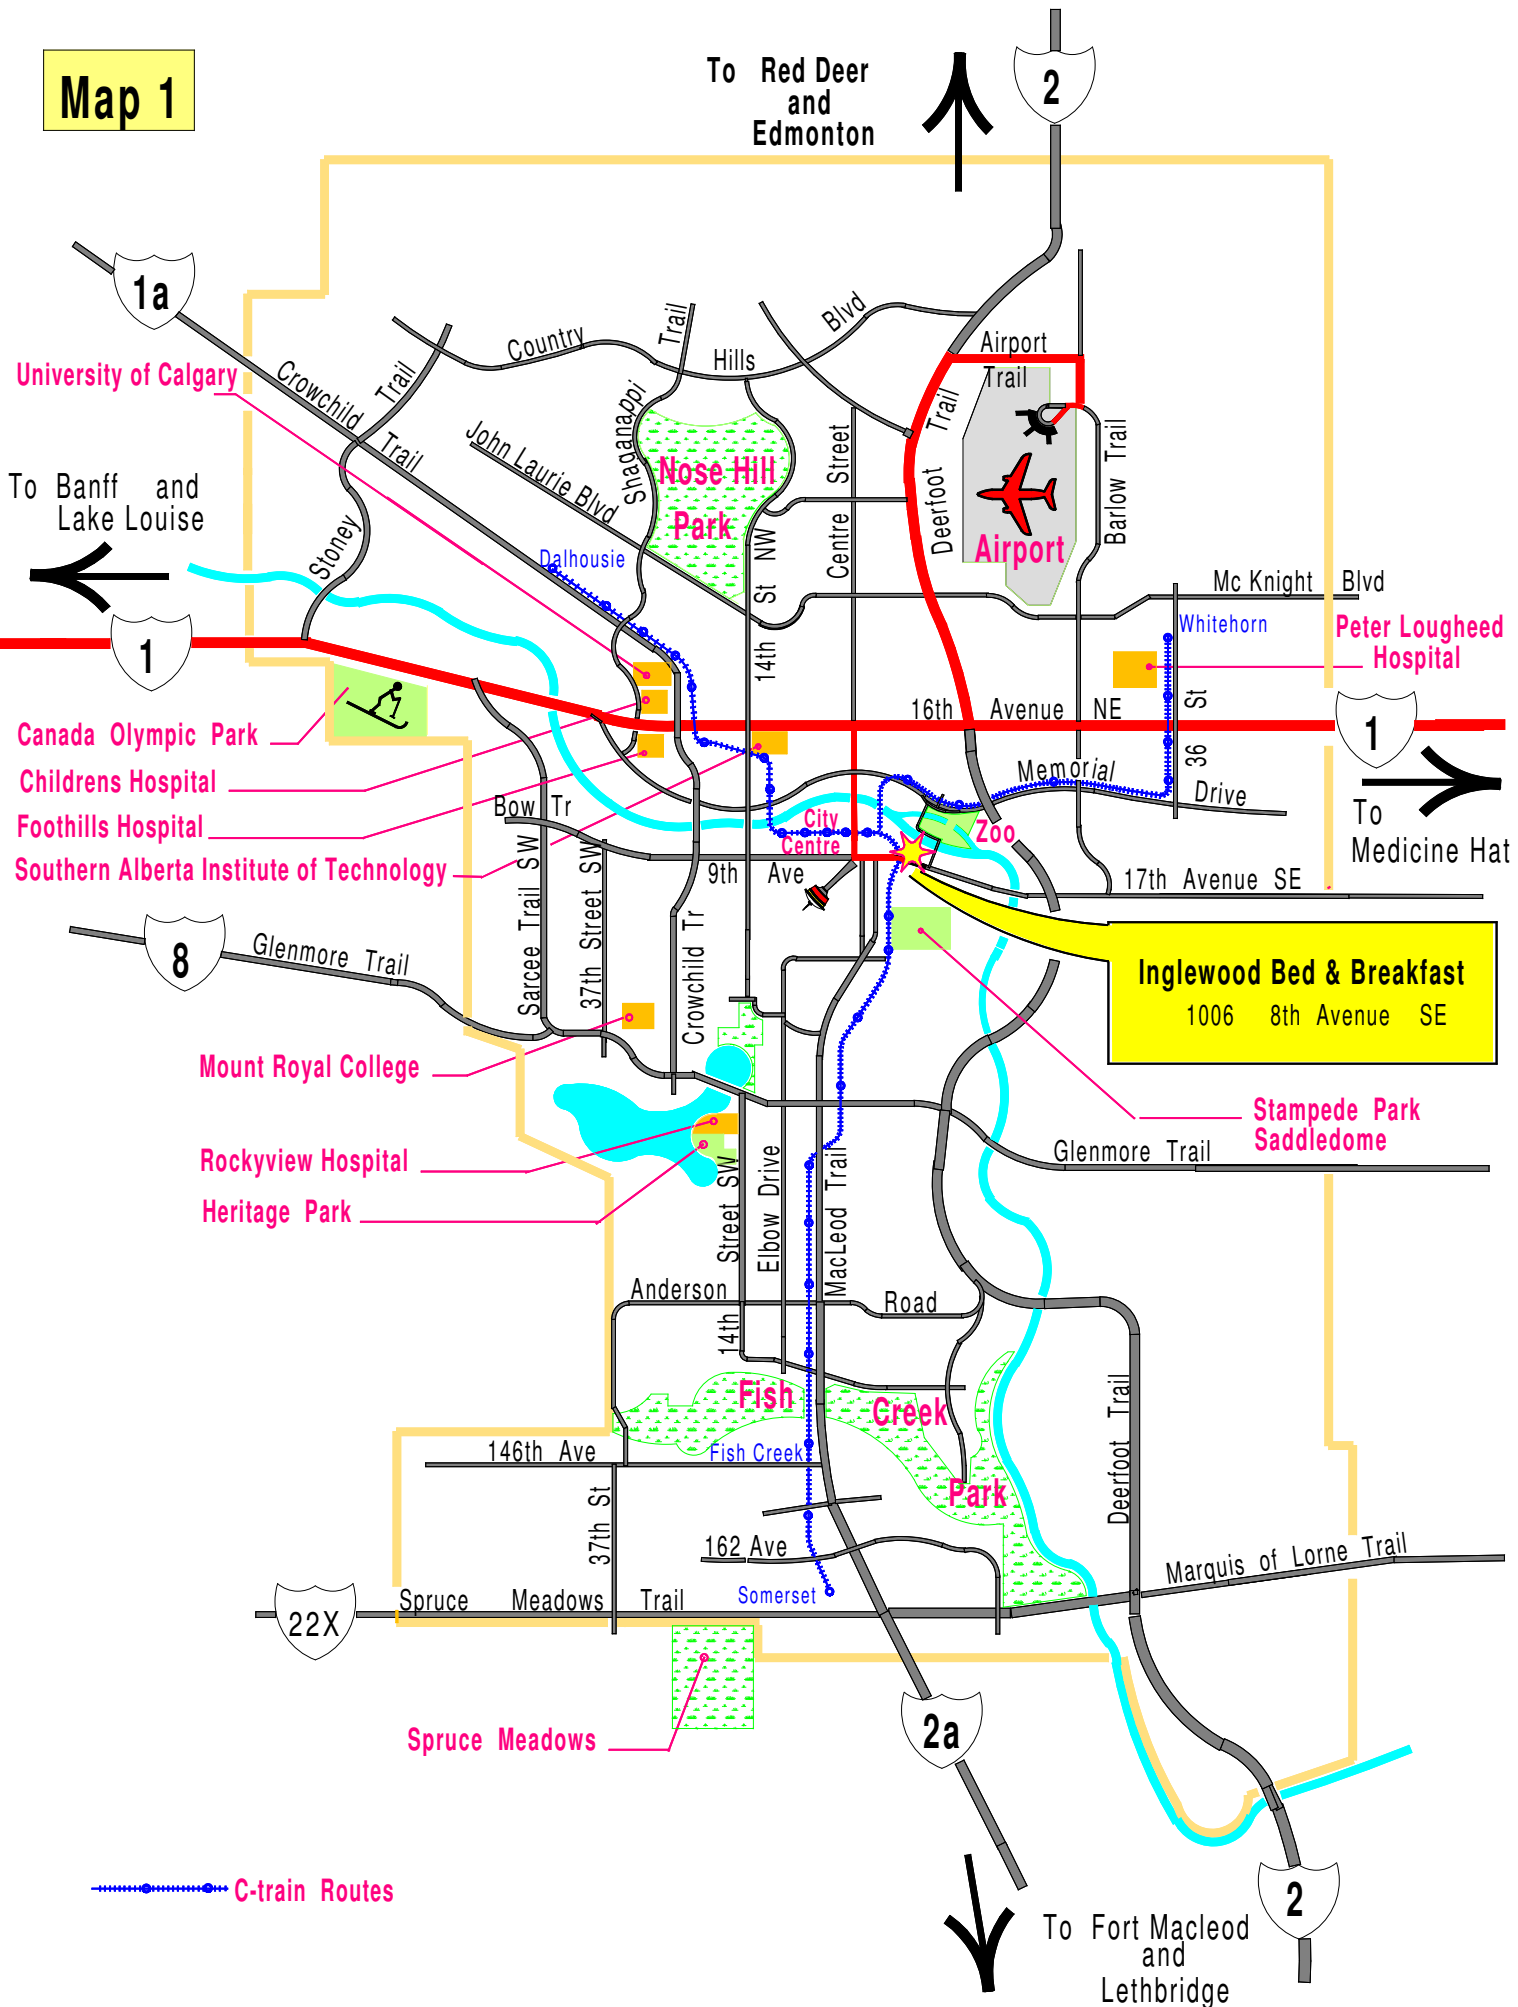

# Map 1

To Red Deer and Edmonton

To Banff and Lake Louise

Peter Lougheed Hospital

- University of Calgary
- Canada Olympic Park
- Childrens Hospital
- Foothills Hospital
- Southern Alberta Institute of Technology

**Inglewood Bed & Breakfast**  
1006 8th Avenue SE

- Mount Royal College
- Rockyview Hospital
- Heritage Park

Stampede Park Saddledome

..... C-train Routes

To Fort Macleod and Lethbridge